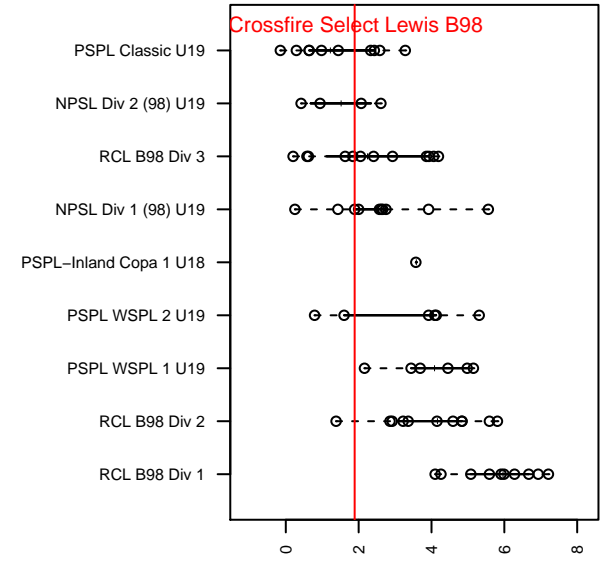

Crossfire Select Lewis B98

Crossfire Select SC
 Redmond, WA
 B98 total strength=1480
 attack=14.61 defense=7.62
 fall league = NPSL Div 1 (98) U19

alt names used:
 Crossfire Select B98 Lewis
 Crossfire Select B98-Lewis
 Crossfire Select B98-Lewis
 Crossfire Select B98 Lewis
 CFS B98 – Lewis

Venues played:
 2016 Seattle United Cup BU19
 2016 Crossfire Select U19 Gold
 2016 River Jam U18-19
 2016 NPSL Division 1 (98) U19
 2016 Founders Cup B98 Div A

Crossfire Select Lewis B98
 Dots are actual minus expected GF (blue circles) and GA (red triangles).
 Blue line is smoothed change in attack strength. Red is smoothed change in defense strength.

**attack and defense variance (black dot)
relative to other teams
and top 10 in region**

**attack and defense rating
relative to others at age
and all opponents in last 13 months**

Performance relative to 13 month average